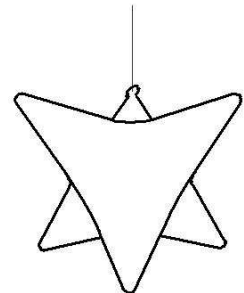

## Sirio Hanging

Product codes: SD ETS080  
(IP 55) SD ETF080

### Lighting Colours

Hanging six-pointed star shaped lamp that can interpret both indoors and outdoors in an extravagant way, as a real protagonist.

Product made with polyethylene by rotational moulding.

### Dimensions in cm and weight in kg

| height | width | depth | weight |
|--------|-------|-------|--------|
|--------|-------|-------|--------|

|    |    |    |     |
|----|----|----|-----|
| 80 | 80 | 80 | 5,3 |
|----|----|----|-----|